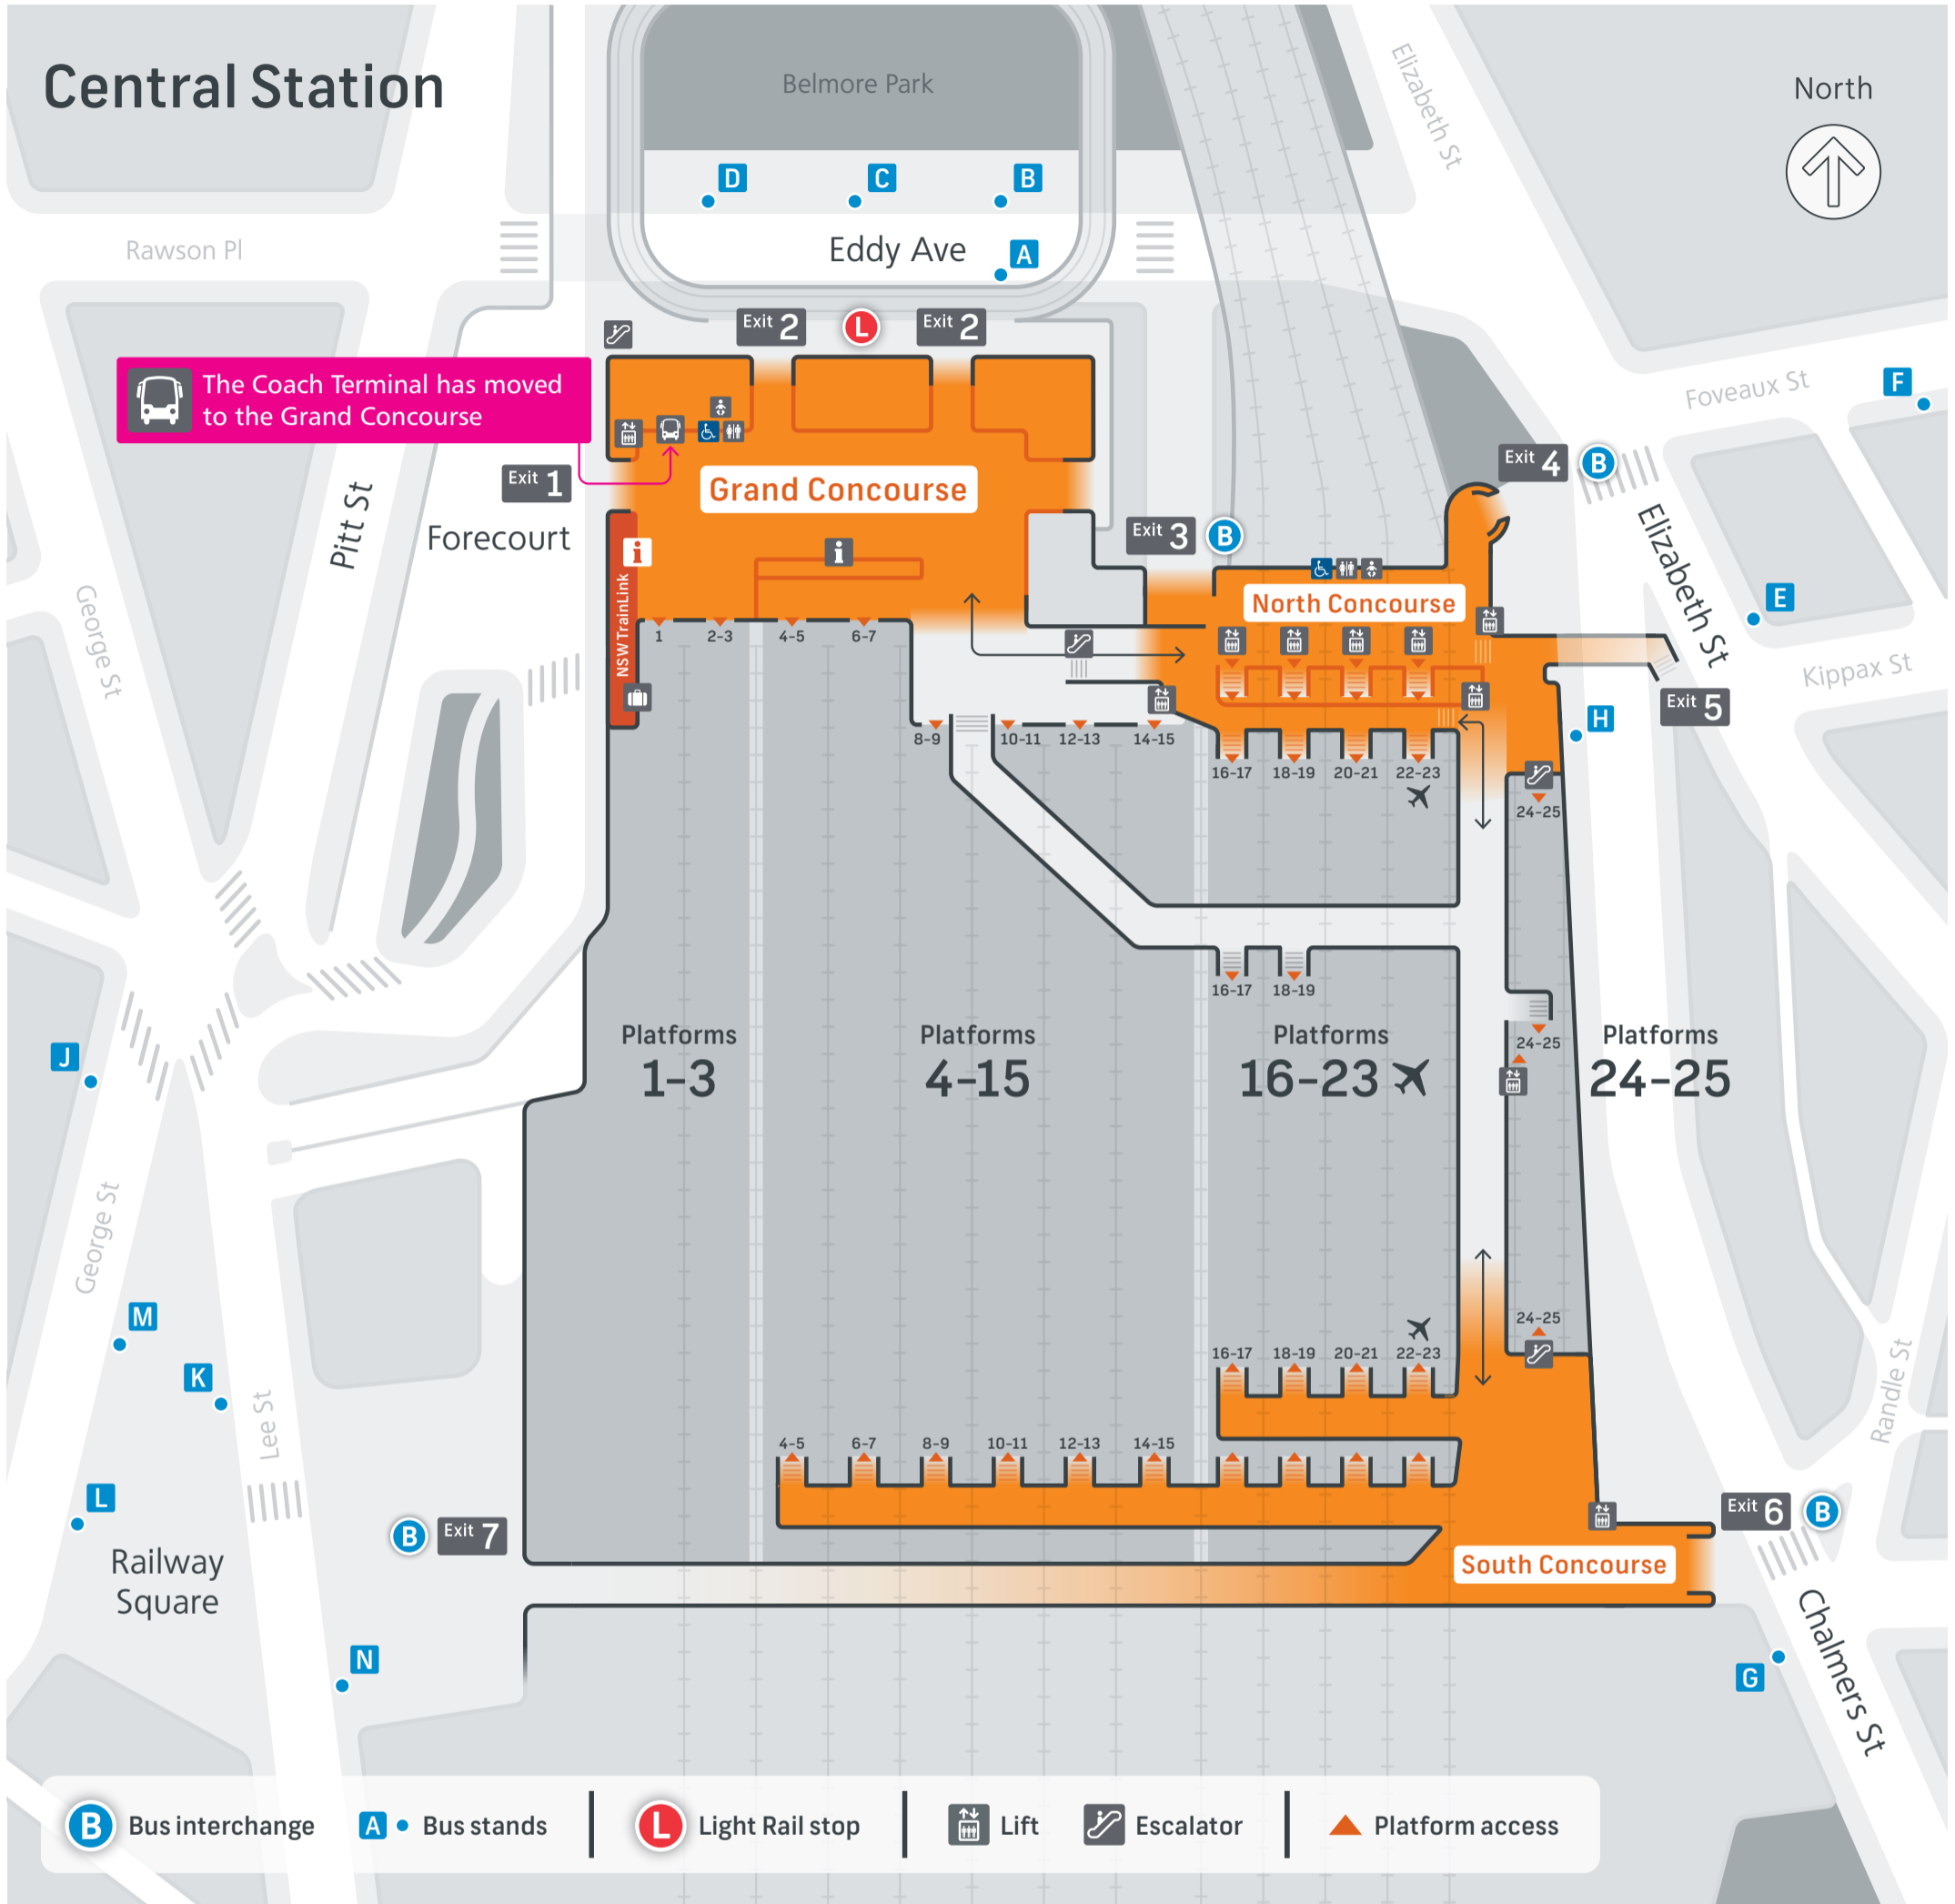

Welcome to Central

G Grand Concourse

Platforms 1-15

Regional and Intercity trains

NSW TrainLink Information

NSW TrainLink luggage collection and drop-off Platform 1

Secure luggage storage
Sydney Coach Terminal
Toilets
Transport Information

Exit 1 Forecourt

B Railway Square
Coach bays
Taxis
Kiss and ride

Exit 2 Pitt St

Light Rail

N North Concourse

Platforms 16-25

Sydney trains

✈️ Trains to Airport
Platform 23

Toilets

Exit 3 Eddy Ave

Buses Stands A-D

Exit 4 Elizabeth St

Buses Stands E-F
Taxis

Exit 5 Eastern Stairs

S South Concourse

Platforms 4-25

Intercity and Sydney trains

✈️ Trains to Airport
Platform 23

Exit 6 Chalmers St

Buses Stands G-H

Exit 7 Railway Square

Buses Stands J-N

For more information

transportnsw.info